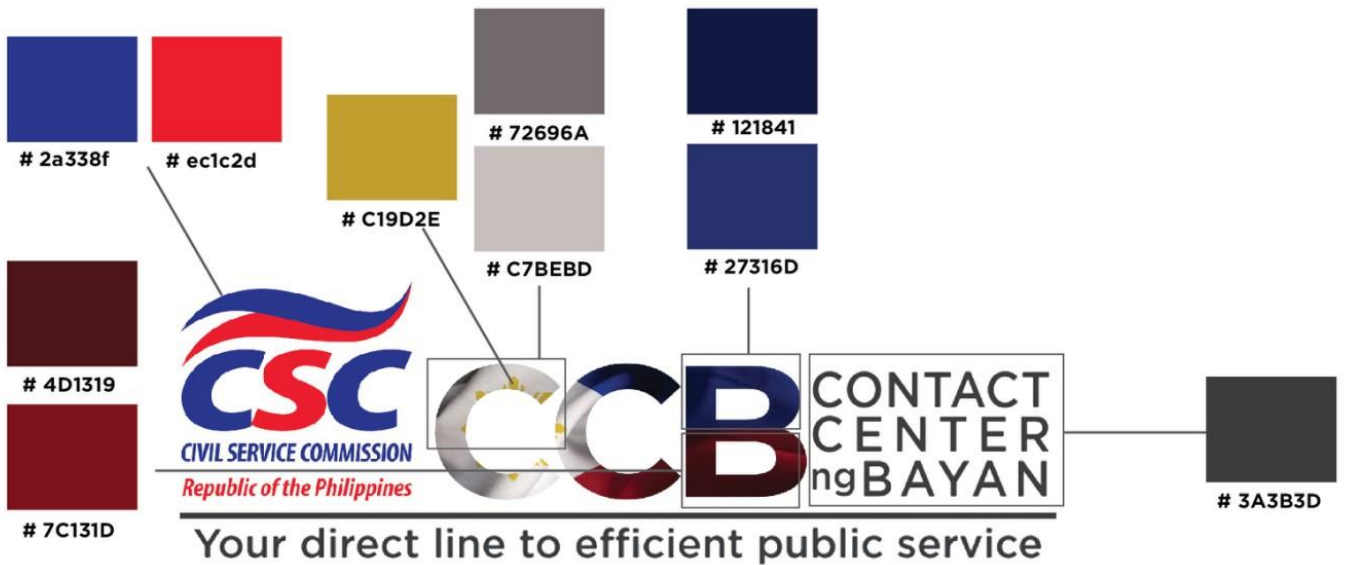

Pantone Color

ISANG DEKADA NG *Paglilingkod*

ec1c2d

2a338f

231f20

CCB CONTACT
CENTER
ngBAYAN

Your direct line to efficient public service

CORPORATE JACKET